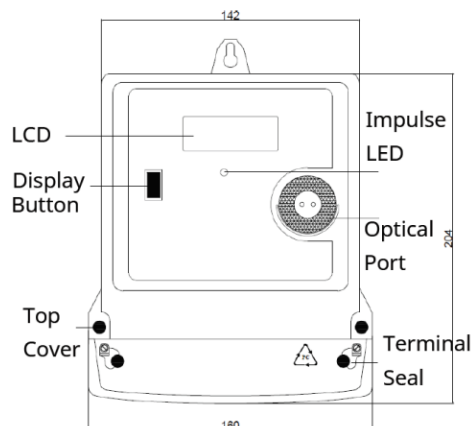

Westwood Meters & Timers Ltd
Torre Station Yard
Newton Road
Torquay
TQ2 5DD

01803 297179
sales@electricmeters.co.uk
www.electricmeters.co.uk

AEL.TF.32-1 3 phase 4 wire

100A direct connected KWhr meter MID Approved for billing