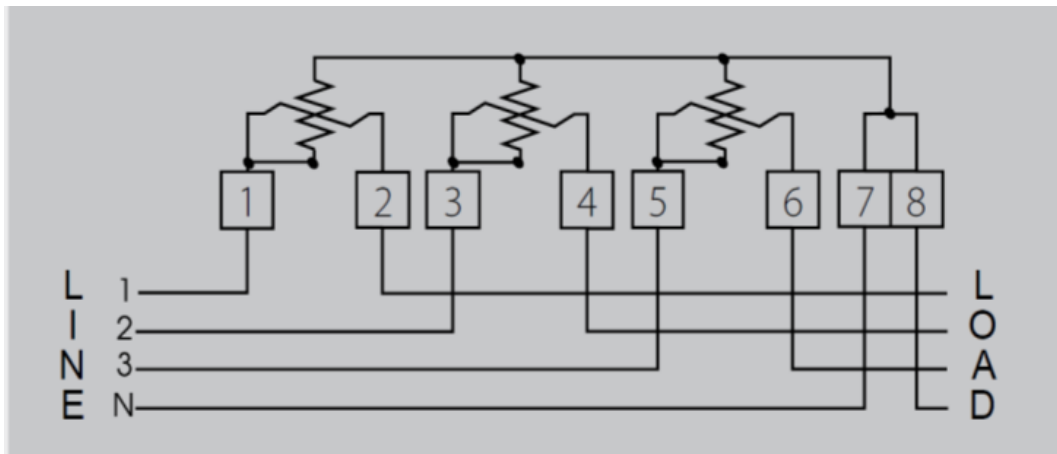

Westwood Meters & Timers Ltd
Torre Station Yard
Newton Road
Torquay
TQ2 5DD

01803 297179
sales@electricmeters.co.uk
www.electricmeters.co.uk

AEL.TF.32-1 3 phase 4 wire

100A direct connected KWhr meter MID Approved for billing

displayed on the meter:

- ① Date
- ② Time
- ③ Total KWhr Reading
- ④ T1 Tariff
- ⑤ Demand
- ⑥ Demand Date
- ⑦ Demand Time
- ⑧ Serial Number
- ⑨ Software Version