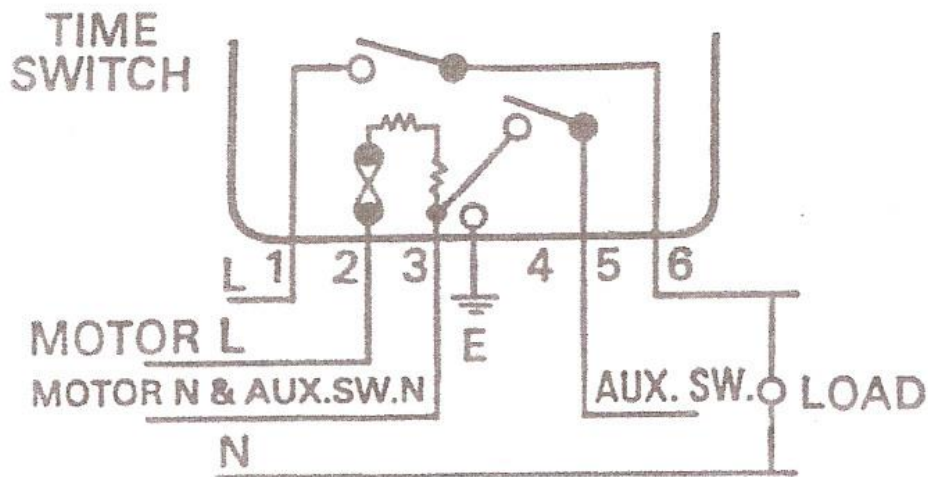

24 HOUR TIMESWITCH WIRING DIAGRAM

N.B THESE INSTRUCTIONS ARE FOR THE TIMSWITCH TO SWITCH BETWEEN THE METER RATES NOT TO SWITCH THE LOAD

01803 297179 | 01803 299488